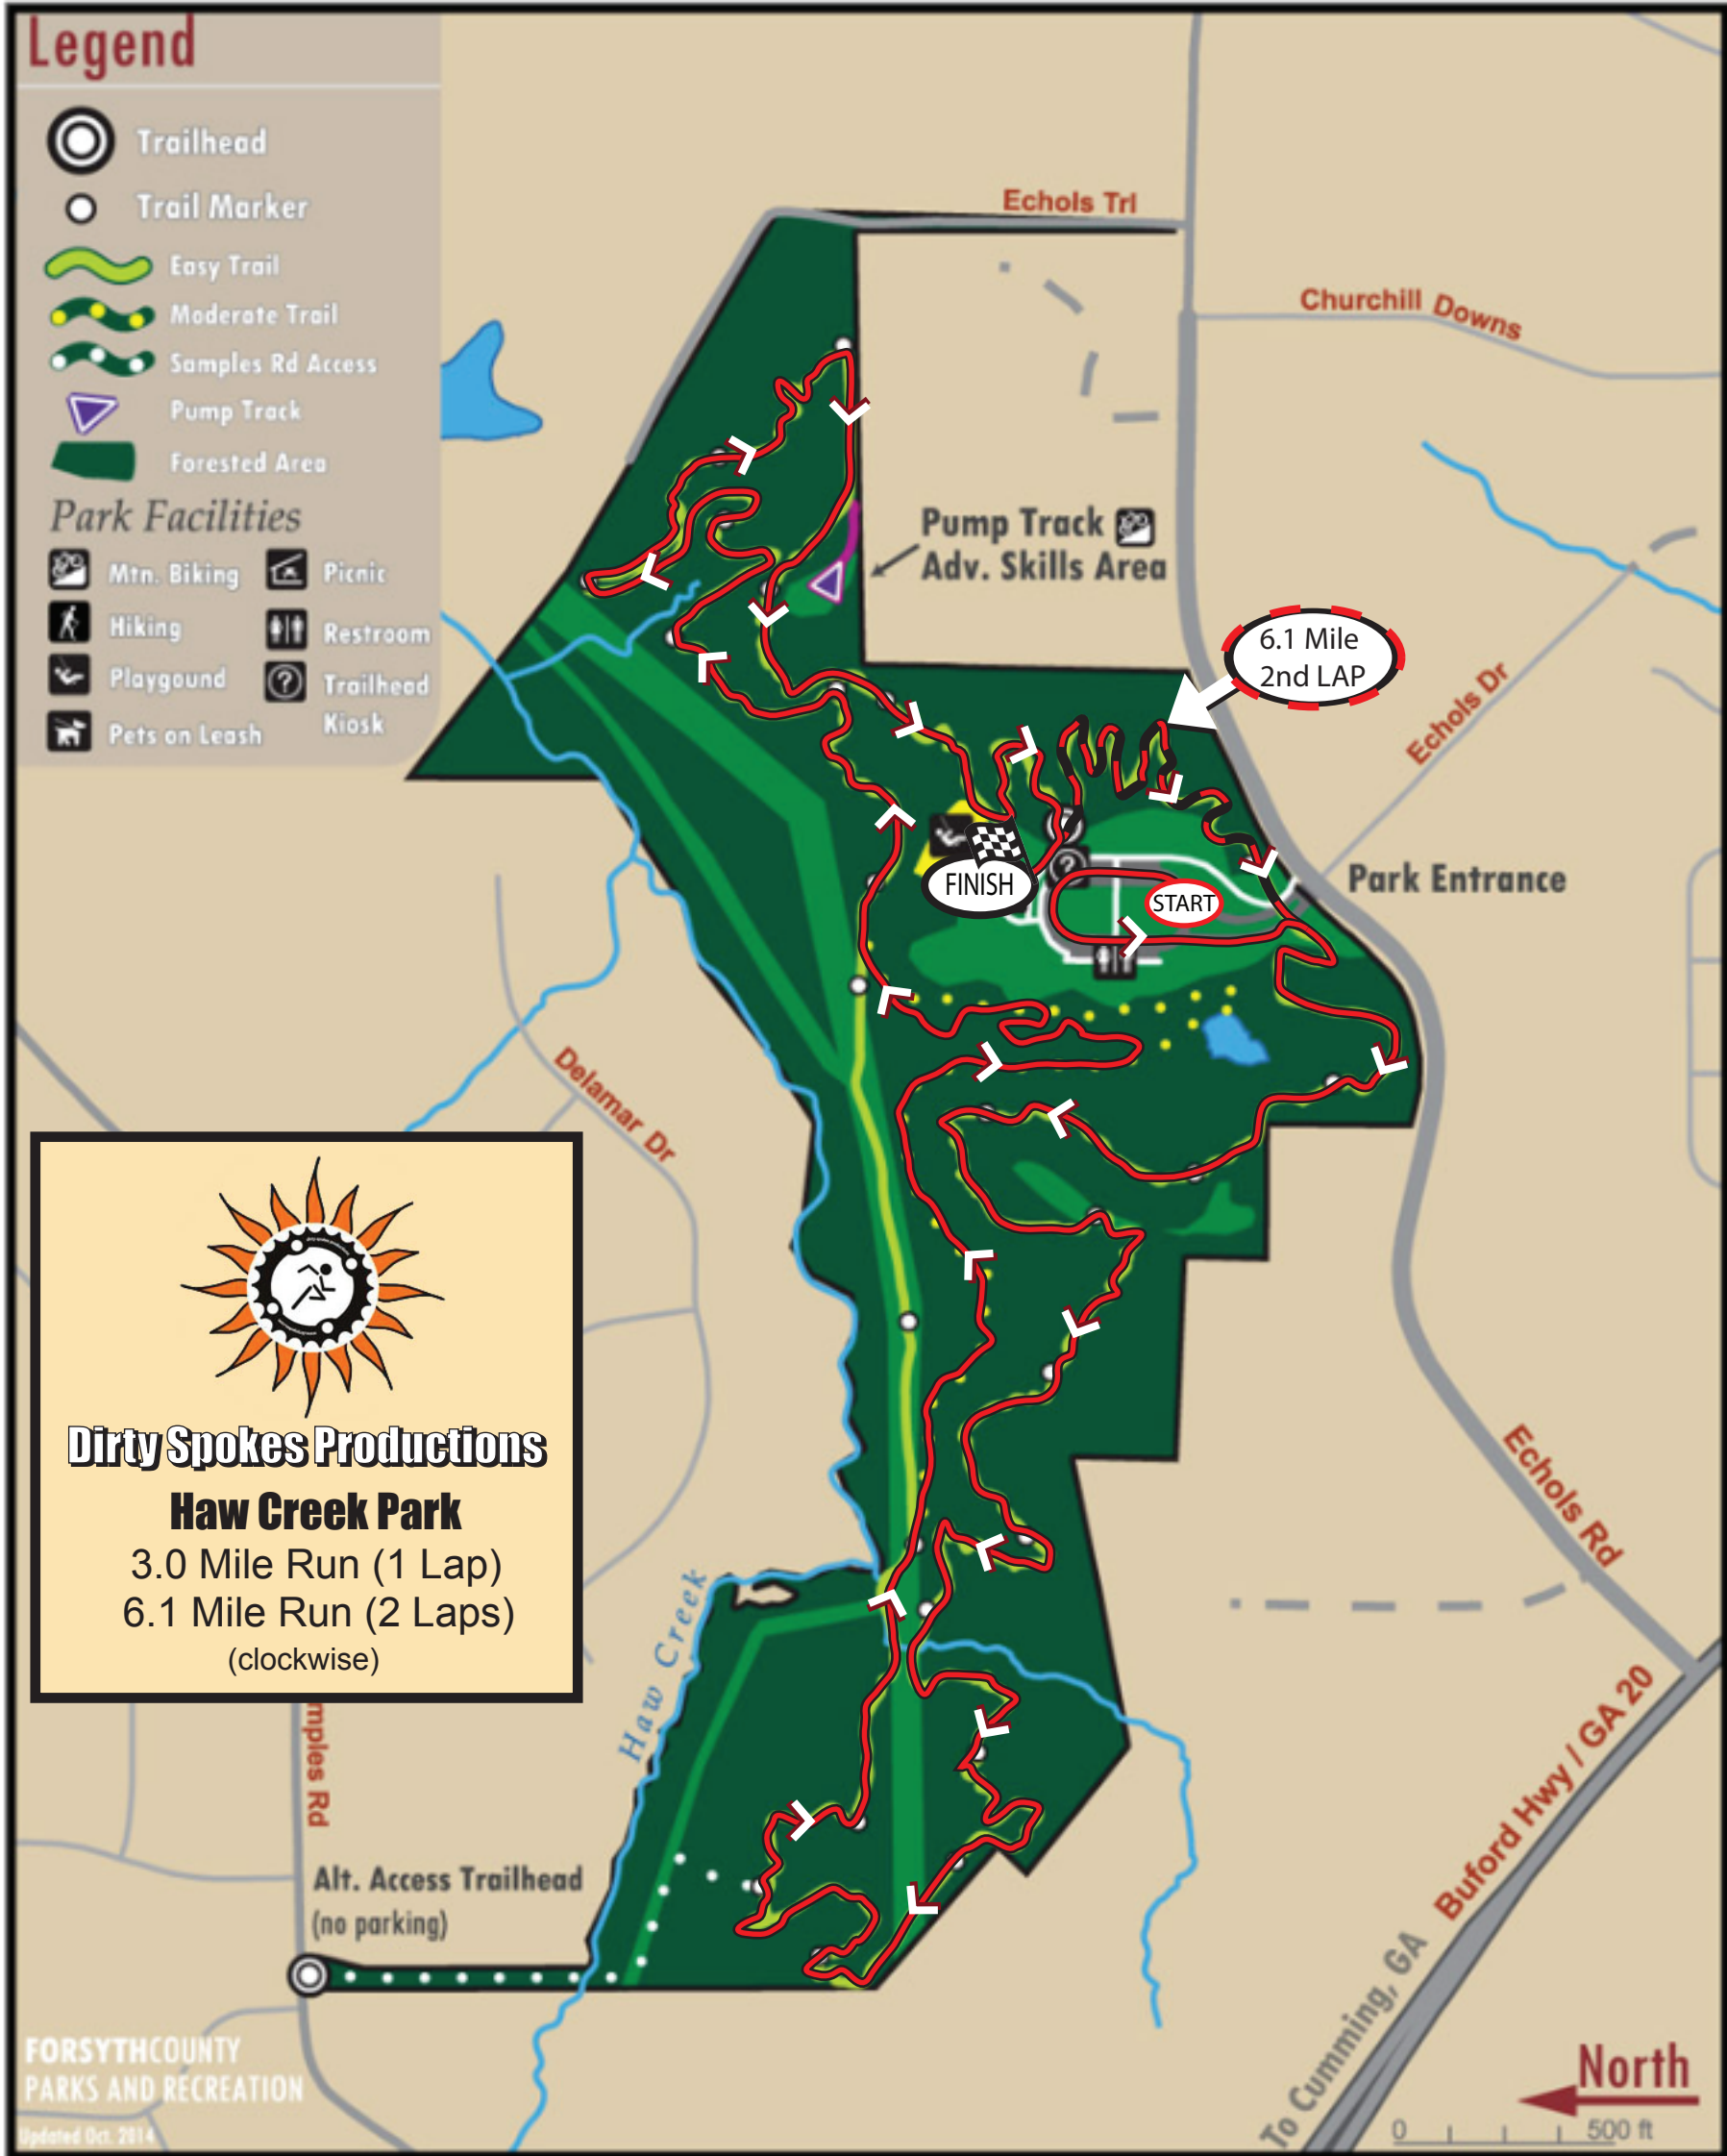

Legend

- Trailhead
- Trail Marker
- Easy Trail
- Moderate Trail
- Samples Rd Access
- Pump Track
- Forested Area

Park Facilities

- Mtn. Biking
- Picnic
- Hiking
- Restroom
- Playground
- Trailhead Kiosk
- Pets on Leash

Dirty Spokes Productions
Haw Creek Park
3.0 Mile Run (1 Lap)
6.1 Mile Run (2 Laps)
(clockwise)

FORSYTHCOUNTY
PARKS AND RECREATION

Updated Oct. 2014